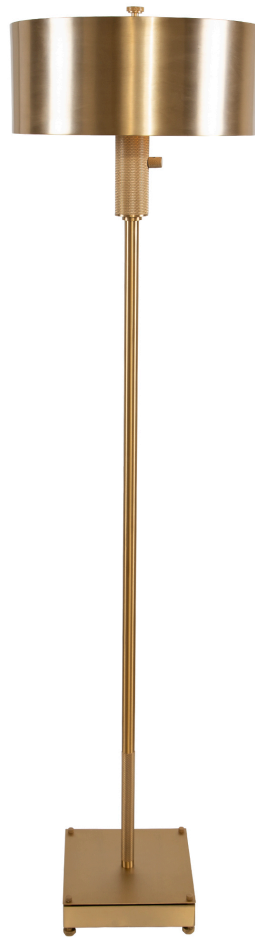

REVELATION

KNURL FLOOR LAMP - BRASS

ITEM #R30008-1

With beautifully clean lines, the Knurl Floor Lamp is perfect to illuminate any chair or sofa side. Its detailing is inspired by industrial tools that add interest and richness. The lamp is finished in a rich satin brass with a complementary metal shade in a rich brass finish. Featuring a rotary dimmer, it provides the optimum functionality.

Dimensions:	14 W X 57 H X 14 D (in)
Weight:	31
Ship Via:	Small Parcel
UPC Number:	792977762110

Complementary Items

**KNURL, 8 LT LINEAR
CHANDELIER - BRASS**

R21347 | 39.75 W X 11.25 H X 19 D (IN)

KNURL, 1 LT SCONCE - BRASS

R22541 | 6 W X 12.25 H X 7.5 D (IN)

**KNURL BUFFET LAMP -
BRONZE**

R29795-1 | 9 W X 44.25 H X 9 D (IN)

KNURL BUFFET LAMP - BRASS

R29794-1 | 9 W X 44.25 H X 9 D (IN)

KNURL MINI LAMP - BRONZE

R30100-1 | 11 W X 17 H X 11 D (IN)

KNURL MINI LAMP - BRASS

R30099-1 | 11 W X 17 H X 11 D (IN)

KNURL, 4 LT PENDANT

R21566 | 24 W X 17 H X 24 D (IN)