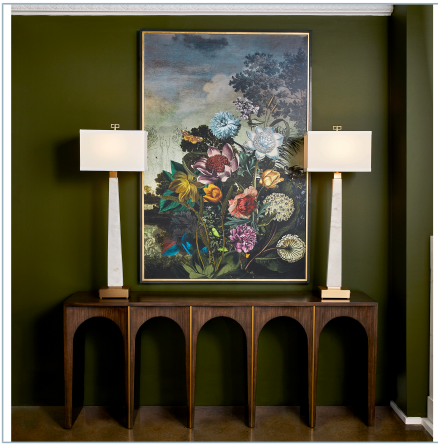

REVELATION

SPIRE BUFFET LAMP - RUSTIC GRAY STONE/BRONZE

ITEM #R30010

Reaching dramatic heights, the Spire Buffet Lamp design is simple yet interesting. Made of unfilled grey and beige marble, its metal-work is finished in dark bronze acid. Being natural materials, there will be variation in stone and metal patina, enhancing its uniqueness. The base features a rotary dimmer for maximum functionality, and the rectangular hardback shade is covered in light linen fabric.

Dimensions:

17 W X 48 H X 10 D (in)

Weight:

30

Ship Via:

Small Parcel

UPC Number:

792977762097

Complementary Items

SPIRE BUFFET LAMP - WHITE MARBLE/BRASS

R30011 | 17 W X 48 H X 10 D (IN)