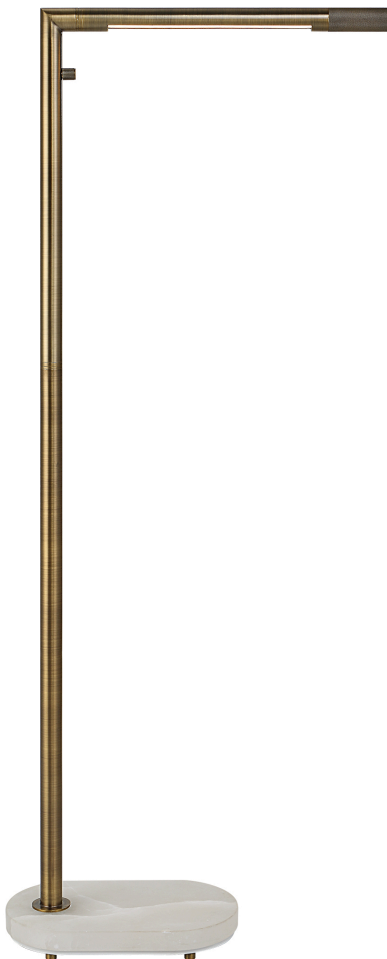

REVELATION

HIGHLIGHT FLOOR LAMP - ANTIQUE BRASS

ITEM #R30043-1

The sleek and minimalist design of the Highlight Floor Lamp is perfect when you need a lot of light but have limited space. Finished in an antique brass, both the post and LED arm are multi-directional and can independently rotate 350 degrees. The post is built to a height for reading by a sofa or chair and contains a knurled rotary dimmer directly underneath the arm. The capsule-shaped alabaster base can be easily rotated and tucked discreetly out of the way. The four feet were added for stabilization on carpet and allow cord control from any direction. The LED light is an integrated light system - no bulb required. Produces 54,000 estimated hours of illumination.

Dimensions:	18.75 W X 45.25 H X 7 D (in)
Weight:	19
Ship Via:	Small Parcel
UPC Number:	792977760734

Complementary Items

**HIGHLIGHT FLOOR LAMP -
BRONZE**

R30044-1 | 18.75 W X 45.25 H X 7 D (IN)

**HIGHLIGHT DESK LAMP -
BRONZE**

R30042-1 | 14.5 W X 20.5 H X 4.5 D (IN)

**HIGHLIGHT DESK LAMP -
ANTIQUÉ BRASS**

R30041-1 | 14.5 W X 20.5 H X 4.5 D (IN)

**HIGHLIGHT FLOOR LAMP -
BRUSHED NICKEL**

R30265-1 | 18.75 W X 45.25 H X 7 D (IN)