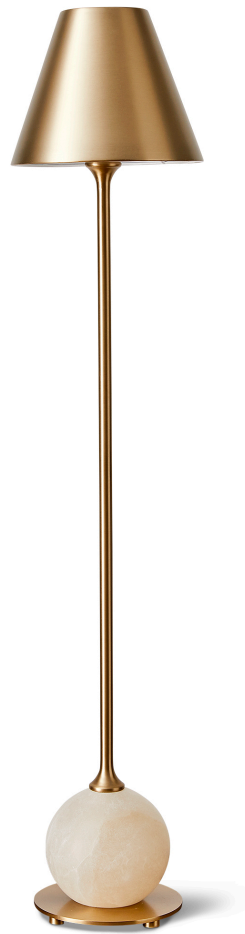

REVELATION

POISE BUFFET LAMP - BRASS

ITEM #R30083-1

The slim satin brass empire shade rests on a long slender neck containing trumpet-shaped ends. The neck transitions onto an alabaster sphere that rests on a satin brass plate with feet. The light source can be controlled with an in-line dimmer.

Dimensions:	9 W X 42 H X 9 D (in)
Weight:	18
Ship Via:	Small Parcel
UPC Number:	792977758663

Complementary Items

POISE BUFFET LAMP - BRONZE

R30084-1 | 9 W X 42 H X 9 D (IN)