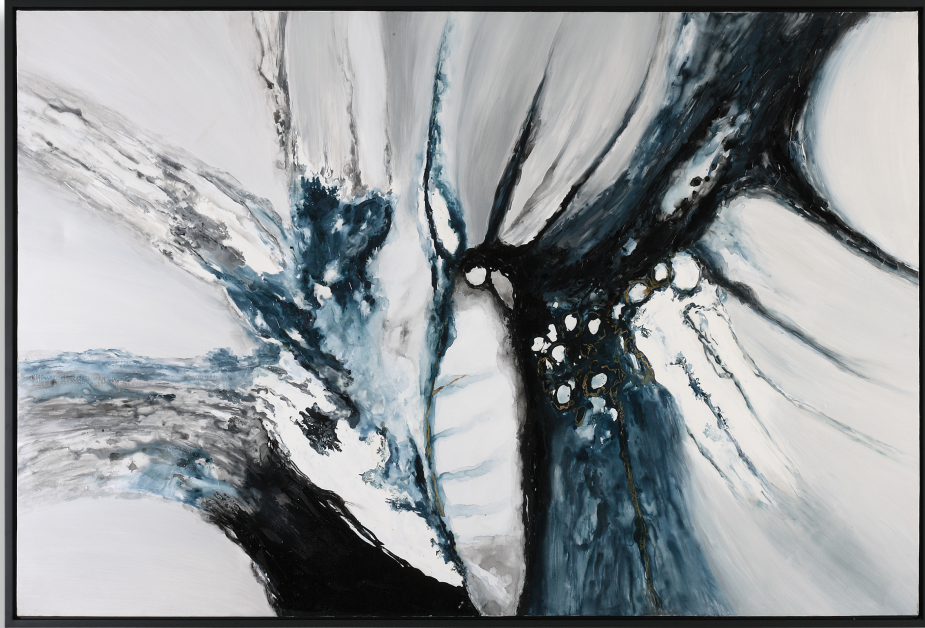

REVELATION

GO WITH THE FLOW HAND PAINTED CANVAS

ITEM #R46701

Smooth, bold brushstrokes make up this modern abstract on canvas. Rich, hand painted shades of blue, black, gray, and white blend effortlessly in this expressive piece. Each masculine piece is stretched over a wooden frame and accented by a black satin gallery frame. Due to the handcrafted nature of this artwork, each piece may have subtle differences. This piece may be hung horizontal or vertical.

Dimensions:	73.75 W X 49.75 H (in)
Weight:	33
Ship Via:	Motor Freight
UPC Number:	792977805169