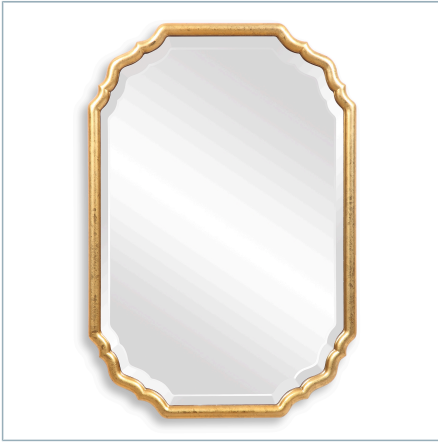

Salt & Light

MIRROR

ITEM #W00433

This beautiful frame, with its elegant curved corners, is finished in a lightly antiqued, metallic gold leaf. The mirror has a generous 1.25" bevel. May be hung either vertically or horizontally.

Dimensions:	21.5 W X 61.5 H (in)
Weight:	35
Ship Via:	Small Parcel
UPC Number:	792977785904

Complementary Items

MIRROR

W00483 | 21.5 W X 31.5 H (IN)