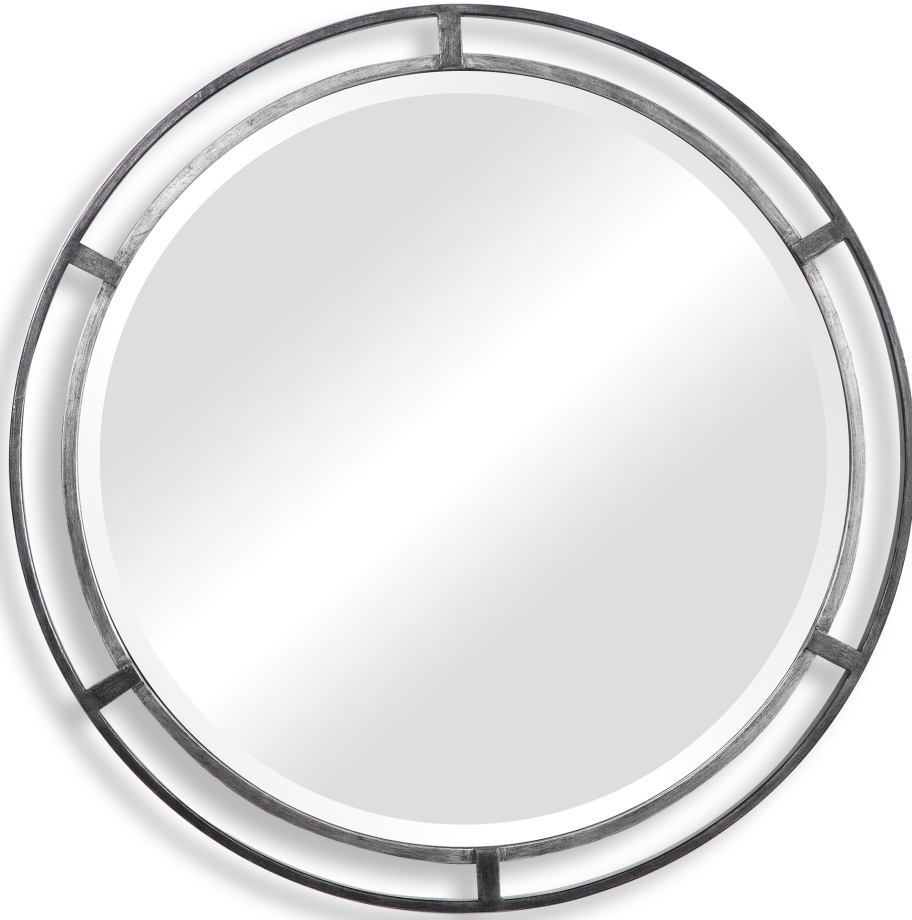

# Salt & Light

## MIRROR

ITEM #W00482

This 30" iron 3-dimensional design features an outer frame, finished in a dark silver and connected to a center, finished in a complementary lighter silver. A 1" bevel completes the look.

<b>Dimensions:</b>	30 W X 30 H (in)
<b>Weight:</b>	22
<b>Ship Via:</b>	Small Parcel
<b>UPC Number:</b>	792977768297