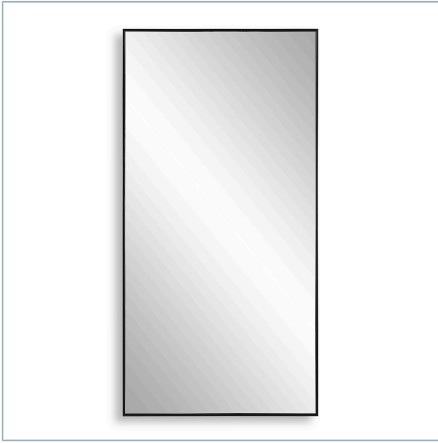

## MIRROR

ITEM #W00502

This thin frame, with gold finish and plain mirror, creates a simple, clean design that will complete any space. It is perfect over a bathroom vanity, in a foyer or wherever you want an updated, contemporary look. May be hung either vertically or horizontally. Also available in black, W00546.

|                    |                  |
|--------------------|------------------|
| <b>Dimensions:</b> | 20 W X 40 H (in) |
| <b>Weight:</b>     | 16               |
| <b>Ship Via:</b>   | Small Parcel     |
| <b>UPC Number:</b> | 792977864531     |

### **MIRROR**

W00546 | 20 W X 40 H (IN)