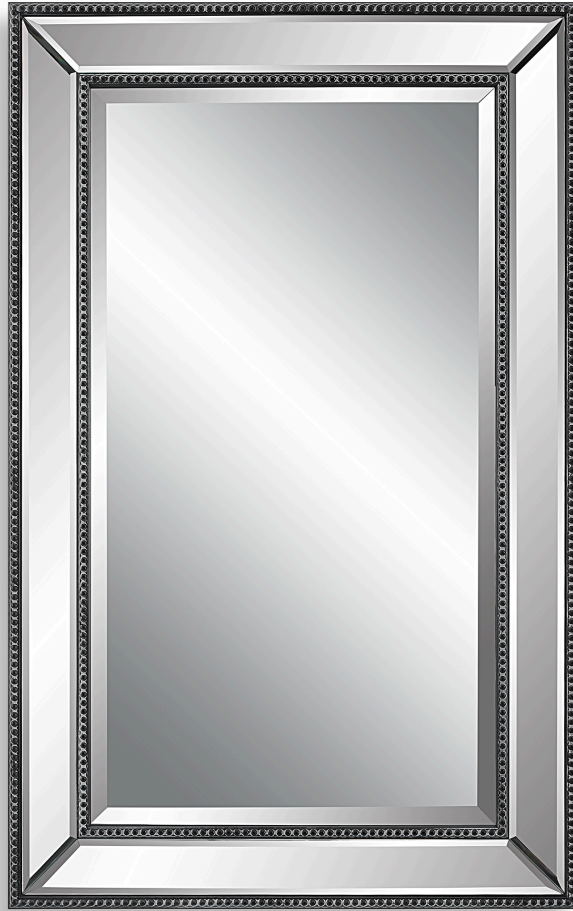

Salt & Light

MIRROR

ITEM #W00539

This elegant frame, made with beveled mirror, is accented with black beading, finished with an antique glaze, outlining both the inner and outer frame. The center mirror has a 1" bevel. May be hung either vertically or horizontally. Also available in silver, W00481, and gold, W00538.

Dimensions:	20 W X 32 H (in)
Weight:	15
Ship Via:	Small Parcel
UPC Number:	792977760635

Complementary Items

MIRROR

W00538 | 20 W X 32 H (IN)