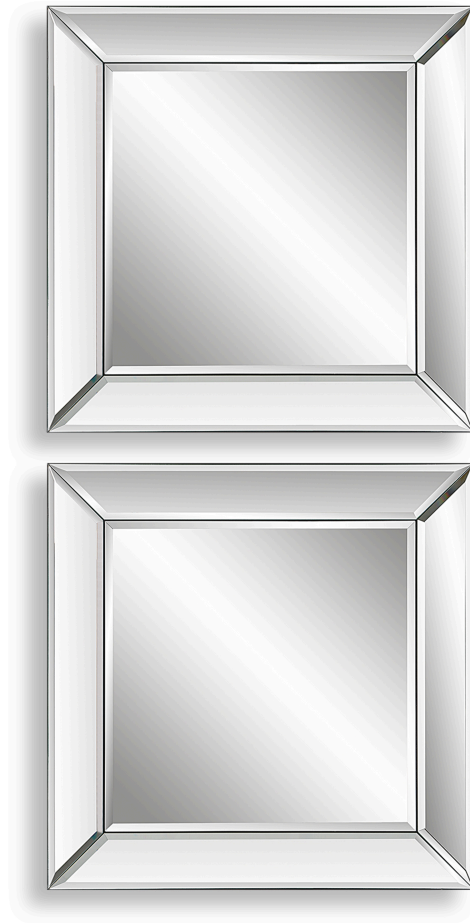

Salt & Light

MIRROR - SET OF 2

ITEM #W00566

These elegant frameless mirrors feature beveled mirror panels, which are slightly sloped away from the beveled center mirror. Sold as a set of two, these frames are sized perfectly to be grouped together to create a beautiful wall display.

Dimensions:	22 W X 22 H (in)
Weight:	22
Ship Via:	Small Parcel
UPC Number:	792977753156

Complementary Items

MIRROR

W00402 | 22 W X 34 H (IN)

MIRROR

W00542 | 24 W X 48 H (IN)

MIRROR

W00543 | 29.5 W X 39.5 H (IN)