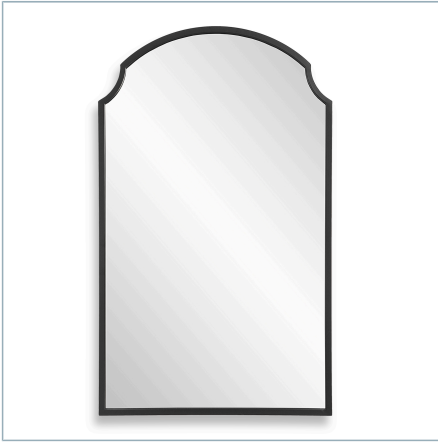

Complementary Items

MIRROR

W00577 | 21.75 W X 36 H (IN)