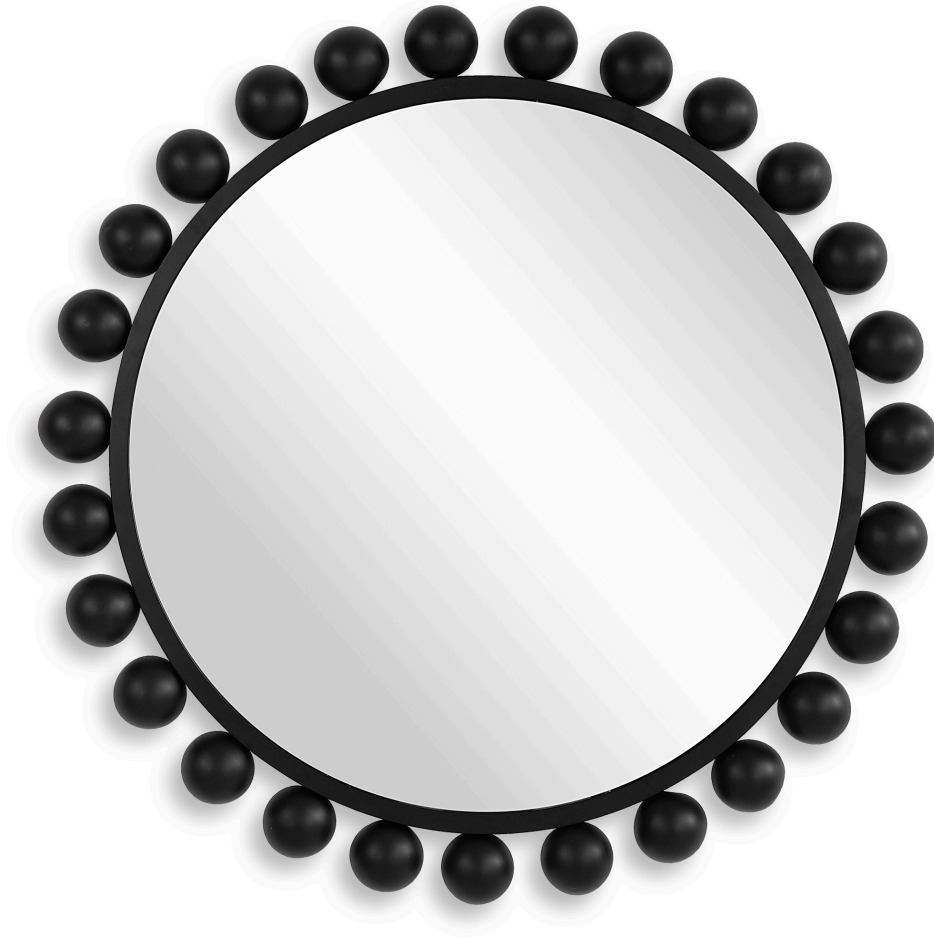

Salt & Light

MIRROR

ITEM #W00578

Make a statement with this 34" round metal mirror, surrounded by 2.5" hemispheres. The simple and sleek inner frame allows the focus to be on the dome shaped ornaments. Finished in a matte black, this mirror will be a focal point in any room. Also available in gold, W00583.

Dimensions:	33.875 W X 33.875 H (in)
Weight:	22
Ship Via:	Small Parcel
UPC Number:	792977750735

Complementary Items

MIRROR

W00583 | 33.875 W X 33.875 H (IN)