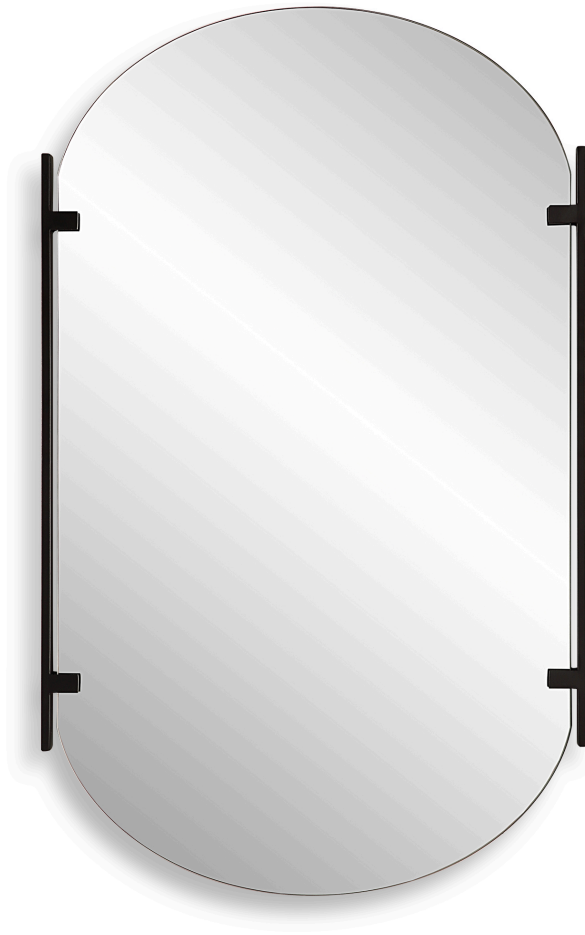

## MIRROR

ITEM #W00581

This contemporary style mirror features a pill shaped frameless mirror mounted in between two metal strips. Simple in design and finished in a satin black, this mirror will be perfect over a powder room vanity or make a statement and use over double vanities. May be hung either vertically or horizontally. Also available in gold, W00582.

<b>Dimensions:</b>	23.25 W X 38 H (in)
<b>Weight:</b>	26
<b>Ship Via:</b>	Small Parcel
<b>UPC Number:</b>	792977748565

### MIRROR

W00582 | 23.25 W X 38 H (IN)