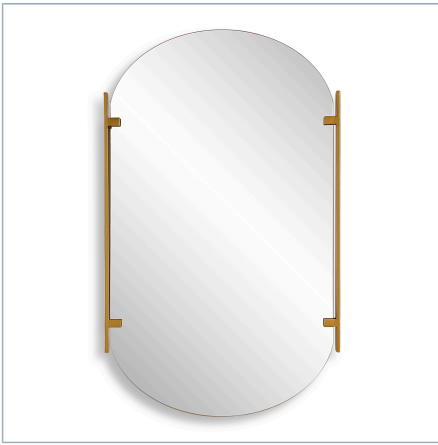

## MIRROR

ITEM #W00581

This contemporary style mirror features a pill shaped frameless mirror mounted in between two metal strips. Simple in design and finished in a satin black, this mirror will be perfect over a powder room vanity or make a statement and use over double vanities. May be hung either vertically or horizontally. Also available in gold, W00582.

<b>Dimensions:</b>	23.25 W X 38 H (in)
<b>Weight:</b>	26
<b>Ship Via:</b>	Small Parcel
<b>UPC Number:</b>	792977748565

### MIRROR

W00582 | 23.25 W X 38 H (IN)