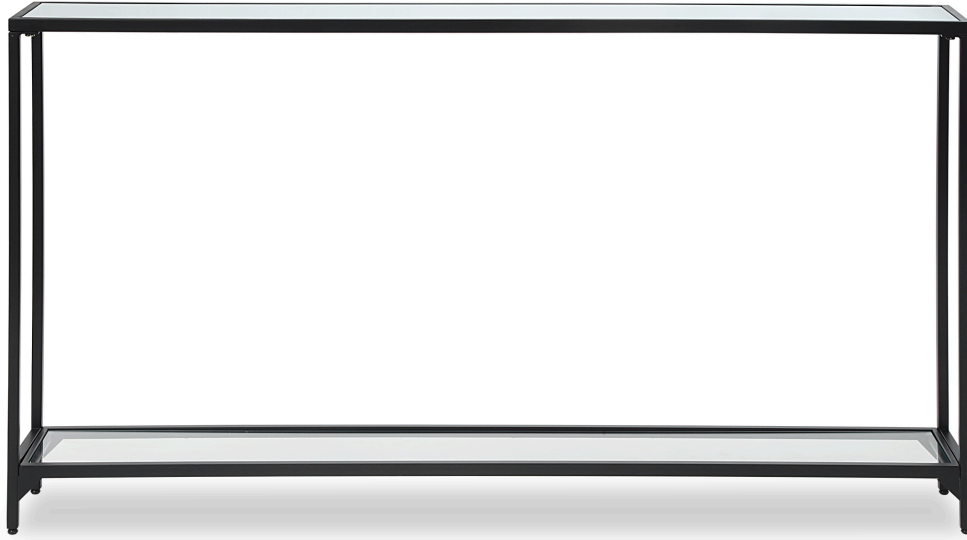

Salt & Light

ACCENT FURNITURE

ITEM #W23006

The narrow, simple profile of this iron console table will make it perfect for a foyer or any limited space. The clean lines and modern design are accented in a satin black finish. The top shelf is mirrored, with tempered glass on the lower shelf. Anti tip hardware included. Also available in a warm gold finish, item W23005.

Dimensions:	56 W X 30 H X 8 D (in)
Weight:	31
Ship Via:	Small Parcel
UPC Number:	792977762547

Complementary Items

ACCENT FURNITURE

W23005 | 56 W X 30 H X 8 D (IN)